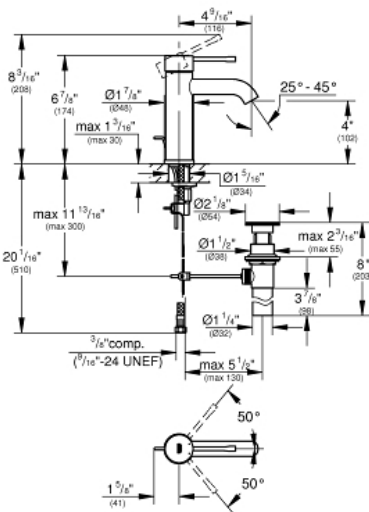

ESSENCE Single-Handle Bathroom Faucet S- Size

MODEL # 2359200A

Pure Freude an Wasser

GROHE America, Inc | 200 North Gary Avenue, Suite G, Roselle, IL 60172
Phone: +1 (800) 444-7643 | Fax: +1 (800) 225-2778 | us-customerservice@grohe.com

Product Description: Single-Handle Bathroom Faucet S-Size

Standard Specification:

- Single hole installation
- GROHE SilkMove 28 mm ceramic cartridge
- With temperature limiter
- GROHE StarLight chrome finish
- GROHE EcoJoy Mousseur 1.2 gpm
- Includes waste-set drain assembly
- GROHE AquaGuide adjustable flow control
- GROHE QuickFix installation system
- Metal lever handle

Applicable Codes & Standards:

- Energy Policy Act of 1992
- NSF 61
- ASME A112.18.1/CSA B125.1
- US Federal and State material regulations
- EPA WaterSense®
- ICC/ANSI A117.1

Color:

- 2359200A StarLight Chrome